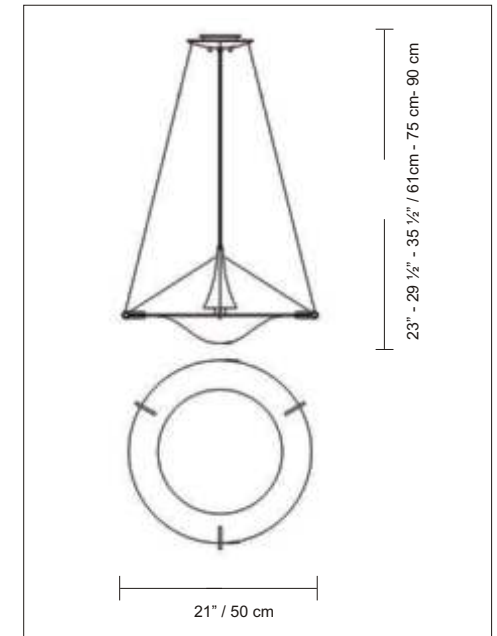

PRODUCT SPECIFICATIONS

STYLE # D9-1009

SERIES NAME: DICKEY

COLOR / FINISH: Satin Nickel

DIFFUSER: Frost White Glass

LAMP TYPE: Halogen A

MAX WATT: 1 x 150W

DIMENSIONS: D. 21" x Ht. 23" - 29 1/2" - 35 1/2"

APPROVALS: Approved by CSA for
North American Standards.

NOTES: _____

_____

_____