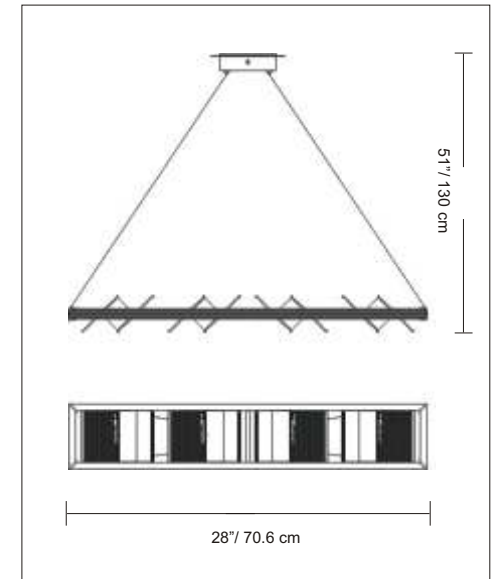

PRODUCT SPECIFICATIONS

STYLE # D9-1004

SERIES NAME: LOFT

COLOR / FINISH: Satin Aluminum

DIFFUSER: n/a

LAMP TYPE: Halogen G9 Frost

MAX WATT: 4 x 75W

DIMENSIONS: W. 28" x Ht. Max. 51"

APPROVALS: Approved by CSA for
North American Standards.

NOTES: _____

_____

_____