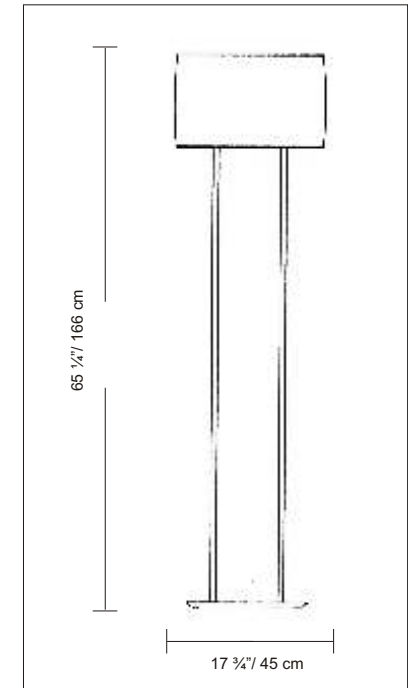

JOB: _____

LOCATION: _____

DATE: _____

CATALOG: DECORATIVE D8 2005/06

PRODUCT SPECIFICATIONS

STYLE # D8-4059

SERIES NAME: BLISSY

COLOR / FINISH: Metallic Brown

DIFFUSER: White Lampshade

LAMP TYPE: Incand. Medium

MAX WATT: 1 x 150W

DIMENSIONS: W. 17 ¾" x Ht. 65 ¼"

APPROVALS: Approved by CSA for
North American Standards.

NOTES: _____

_____

_____