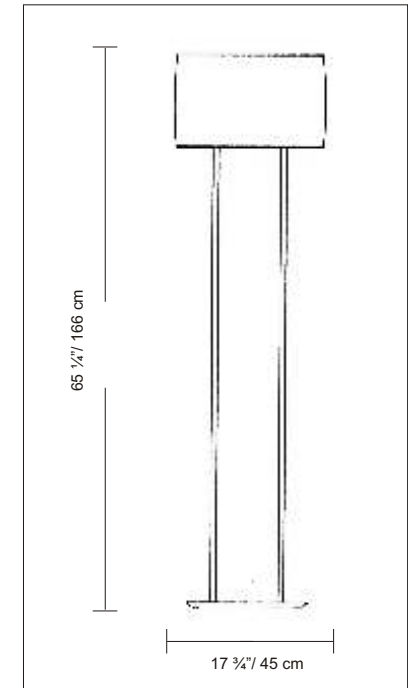

PRODUCT SPECIFICATIONS

STYLE # D8-4058

SERIES NAME: BLISSY

COLOR / FINISH: Gray Metal

DIFFUSER: White Lampshade

LAMP TYPE: Incand. Medium

MAX WATT: 1 x 150W

DIMENSIONS: W. 17 3/4" x Ht. 65 1/4"

APPROVALS: Approved by CSA for
North American Standards.

NOTES: _____

_____

_____