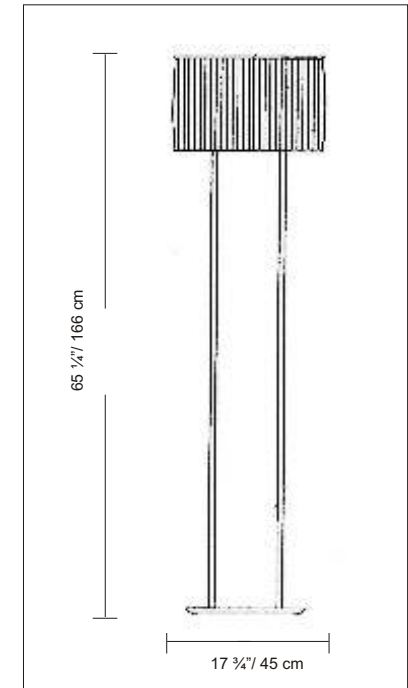

PRODUCT SPECIFICATIONS

STYLE # D8-4057

SERIES NAME: BLISSY

COLOR / FINISH: Metallic Brown

DIFFUSER: Pleated Lampshade

LAMP TYPE: Incand. Medium

MAX WATT: 1 x 150W

DIMENSIONS: W. 17 3/4" x Ht. 65 1/4"

APPROVALS: Approved by CSA for
North American Standards.

NOTES: _____

_____

_____