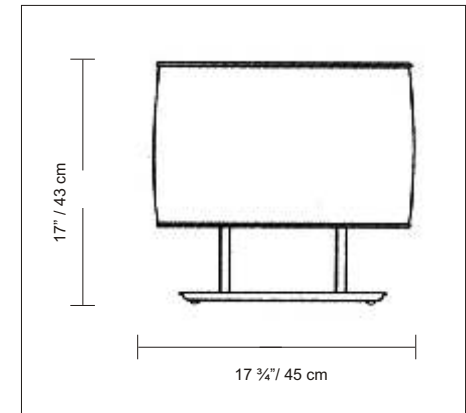

PRODUCT SPECIFICATIONS

STYLE # D8-4055

SERIES NAME: BLISSY

COLOR / FINISH: Metallic Brown

DIFFUSER: White Lampshade

LAMP TYPE: Incand. Medium

MAX WATT: 1 x 150W

DIMENSIONS: W. 17 3/4" x Ht. 17"

APPROVALS: Approved by CSA for
North American Standards.

NOTES: _____

_____

_____