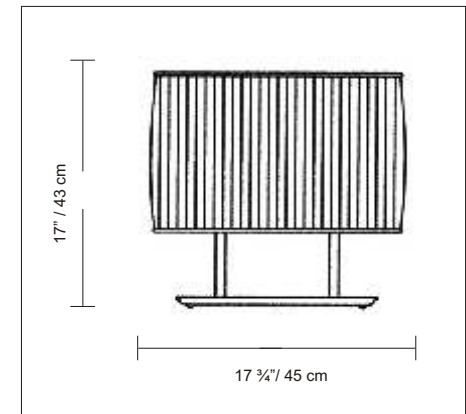

PRODUCT SPECIFICATIONS

STYLE # D8-4053

SERIES NAME: BLISSY

COLOR / FINISH: Metallic Brown

DIFFUSER: Pleated Lampshade

LAMP TYPE: Incand. Medium

MAX WATT: 1 x 150W

DIMENSIONS: W. 17 3/4" x Ht. 17"

APPROVALS: Approved by CSA for
North American Standards.

NOTES: _____

_____

_____