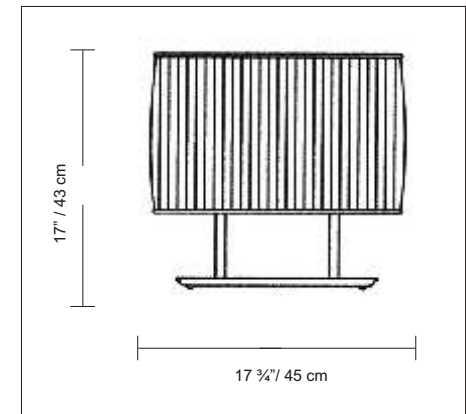

PRODUCT SPECIFICATIONS

STYLE # D8-4052

SERIES NAME: BLISSY

COLOR / FINISH: Gray Metal

DIFFUSER: Pleated Lampshade

LAMP TYPE: Incand. Medium

MAX WATT: 1 x 150W

DIMENSIONS: W. 17 3/4" x Ht. 17"

APPROVALS: Approved by CSA for
North American Standards.

NOTES: _____

_____

_____