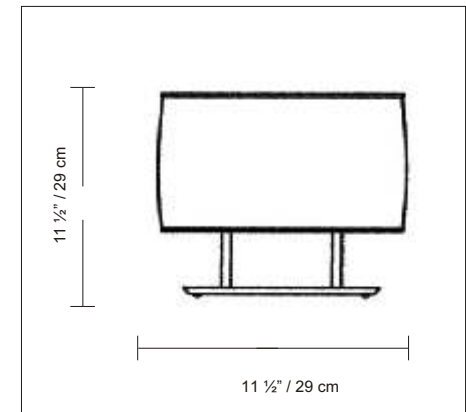

PRODUCT SPECIFICATIONS

STYLE # D8-4051

SERIES NAME: BLISSY

COLOR / FINISH: Metallic Brown

DIFFUSER: White Lampshade

LAMP TYPE: Incand. Medium

MAX WATT: 1 x 60W

DIMENSIONS: W. 11 1/2" x Ht. 11 1/2"

APPROVALS: Approved by CSA for
North American Standards.

NOTES: _____

_____

_____