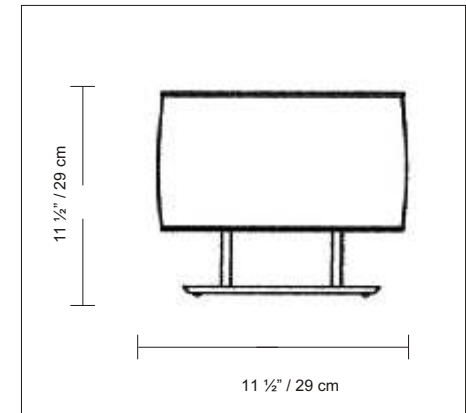

PRODUCT SPECIFICATIONS

STYLE # D8-4050

SERIES NAME: BLISSY

COLOR / FINISH: Gray Metal

DIFFUSER: White Lampshade

LAMP TYPE: Incand. Medium

MAX WATT: 1 x 60W

DIMENSIONS: W. 11 1/2" x Ht. 11 1/2"

APPROVALS: Approved by CSA for
North American Standards.

NOTES: _____

_____

_____