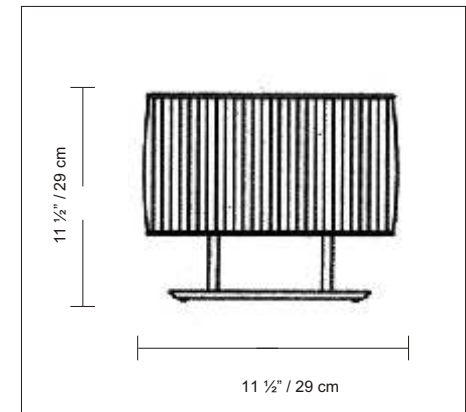

PRODUCT SPECIFICATIONS

STYLE # D8-4048

SERIES NAME: BLISSY

COLOR / FINISH: Gray Metal

DIFFUSER: Pleated Lampshade

LAMP TYPE: Incand. Medium

MAX WATT: 1 x 60W

DIMENSIONS: W. 11 ½" x Ht. 11 ½"

APPROVALS: Approved by CSA for
North American Standards.

NOTES: _____

_____

_____