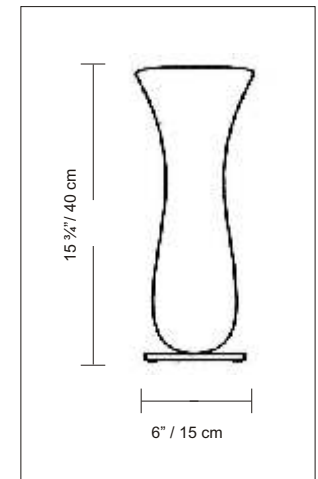

PRODUCT SPECIFICATIONS

STYLE # D8-4038

SERIES NAME: BLUES

COLOR / FINISH: Gray Metal

DIFFUSER: Blown Glass

LAMP TYPE: Halogen G9 Frost

MAX WATT: 1 x 60 W

DIMENSIONS: D. 6" x Ht. 15 3/4"

APPROVALS: Approved by CSA for
North American Standards.

NOTES: _____

_____

_____