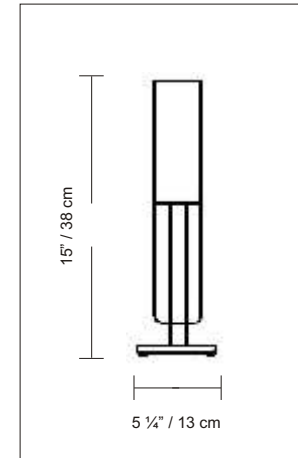

PRODUCT SPECIFICATIONS

STYLE # D8-4036

SERIES NAME: JAZZ

COLOR / FINISH: White

DIFFUSER: Double Borosilicate Glass

LAMP TYPE: Halogen G9 Frost

MAX WATT: 1 x 60 W

DIMENSIONS: D. 5 ¼" x Ht. 15"

APPROVALS: Approved by CSA for
North American Standards.

NOTES: _____

_____

_____