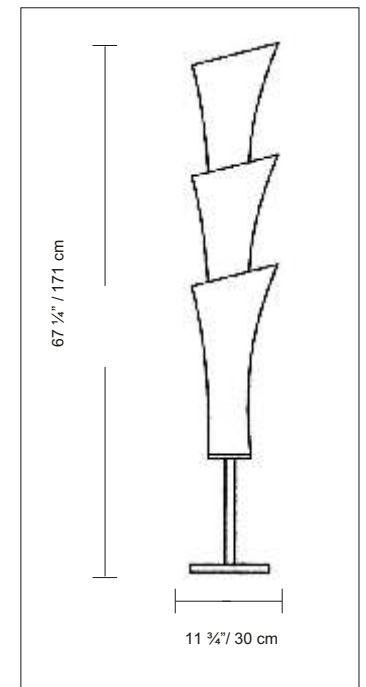

PRODUCT SPECIFICATIONS

STYLE # D8-4024

SERIES NAME: LUCILLA

COLOR / FINISH: Gray Metal

DIFFUSER: Blown Matte White Glass

LAMP TYPE: Halogen T10 Medium

MAX WATT: 3 x 150W

DIMENSIONS: D. 11 3/4" x Ht. 67 1/4"

APPROVALS: Approved by CSA for
North American Standards.

NOTES: _____

_____

_____