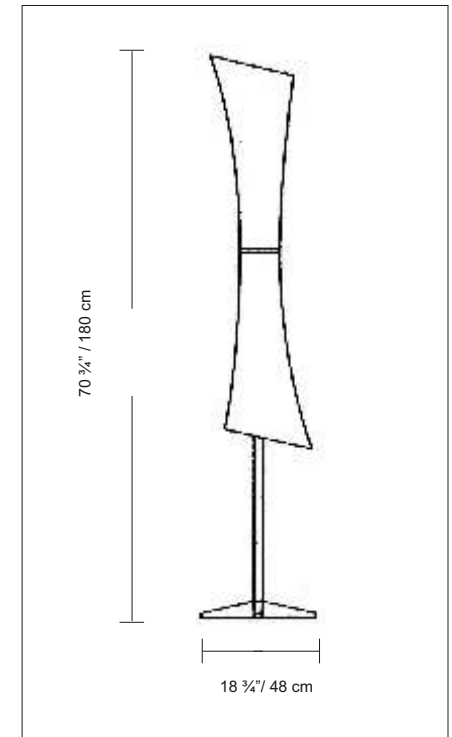

PRODUCT SPECIFICATIONS

STYLE # D8-4023

SERIES NAME: LUCILLA

COLOR / FINISH: Gray Metal

DIFFUSER: Blown Matte White Glass

LAMP TYPE: Halogen T10 Medium

MAX WATT: 2 x 100W + 2 x 60W

DIMENSIONS: D. 18 ³/₄" x Ht. 70 ³/₄"

APPROVALS: Approved by CSA for
North American Standards.

NOTES: _____

_____

_____