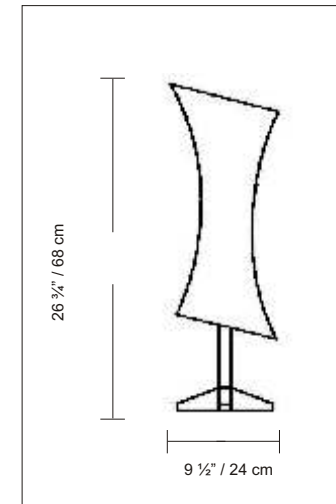

PRODUCT SPECIFICATIONS

STYLE # D8-4022

SERIES NAME: LUCILLA

COLOR / FINISH: Gray Metal

DIFFUSER: Blown Matte White Glass

LAMP TYPE: Halogen T10 Medium

MAX WATT: 1 x 150W

DIMENSIONS: D. 9 ½" x Ht. 26 ¾"

APPROVALS: Approved by CSA for
North American Standards.

NOTES: _____

_____

_____