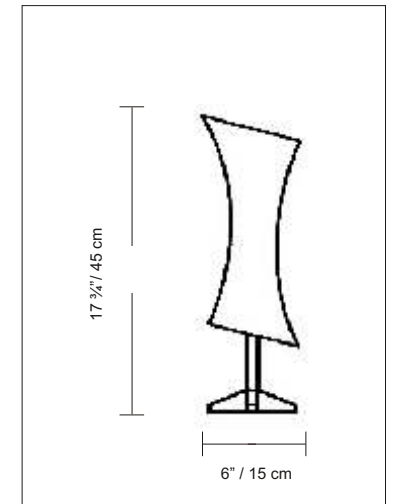

PRODUCT SPECIFICATIONS

STYLE # D8-4021

SERIES NAME: LUCILLA

COLOR / FINISH: Gray Metal

DIFFUSER: Blown Matte White Glass

LAMP TYPE: Incand. Candelabra or Xenon

MAX WATT: 1 x 60W or 1 x 50W

DIMENSIONS: D. 6" x Ht. 17 ¾"

APPROVALS: Approved by CSA for
North American Standards.

NOTES: _____

_____

_____