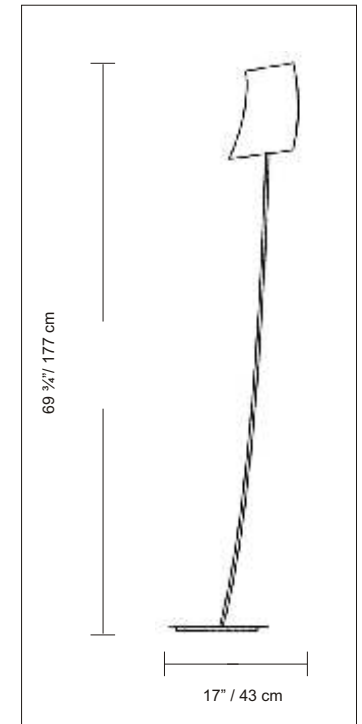

JOB: _____

LOCATION: _____

DATE: _____

CATALOG: DECORATIVE D8 2005/06

PRODUCT SPECIFICATIONS

STYLE # D8-4020

SERIES NAME: LIBRA

COLOR / FINISH: Gray Metal

DIFFUSER: Blown Matte White Glass

LAMP TYPE: Halogen T10 Medium

MAX WATT: 1 x 250W

DIMENSIONS: D. 17" x Ht. 69 ³/₄"

APPROVALS: Approved by CSA for
North American Standards.

NOTES: _____

_____

_____