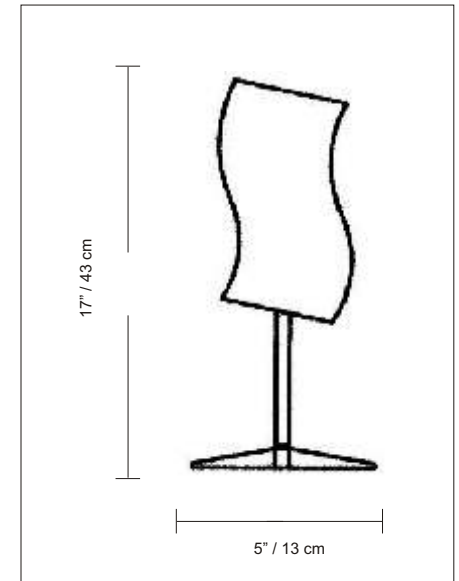

PRODUCT SPECIFICATIONS

STYLE # D8-4015

SERIES NAME: DENIS

COLOR / FINISH: Gray Metal

DIFFUSER: Blown Matte White Glass

LAMP TYPE: Incand. Medium

MAX WATT: 1 x 75W

DIMENSIONS: D. 5" x Ht. 17"

APPROVALS: Approved by CSA for
North American Standards.

NOTES: _____

_____

_____