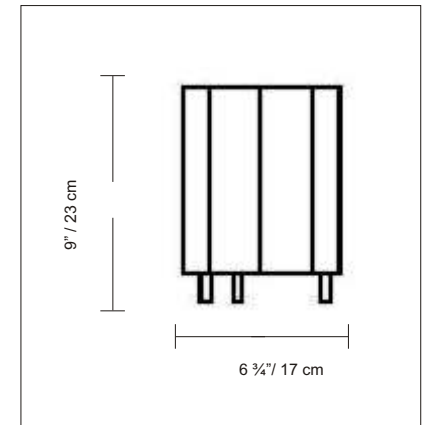

PRODUCT SPECIFICATIONS

STYLE # D8-4011

SERIES NAME: ALVI

COLOR / FINISH: Gray Metal

DIFFUSER: Blown Matte White Glass

LAMP TYPE: Incand. Medium

MAX WATT: 1 x 75W

DIMENSIONS: D. 6 ¾" x Ht. 9"

APPROVALS: Approved by CSA for
North American Standards.

NOTES: _____

_____

_____