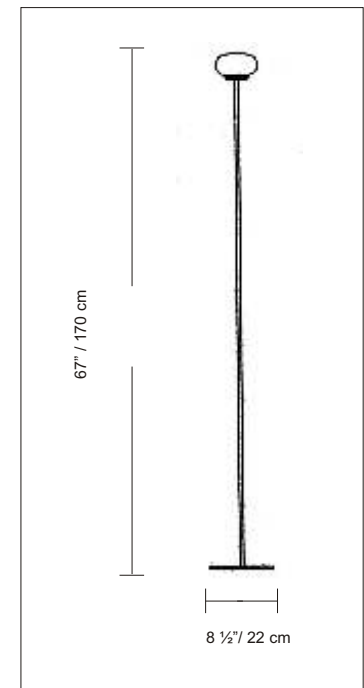

PRODUCT SPECIFICATIONS

STYLE # D8-4010

SERIES NAME: BLOW MINI

COLOR / FINISH: Nickel

DIFFUSER: Blown Matte White Glass

LAMP TYPE: Halogen G9

MAX WATT: 1 x 75W

DIMENSIONS: D. 8 ½" x Ht. 67"

APPROVALS: Approved by CSA for
North American Standards.

NOTES: _____

_____

_____