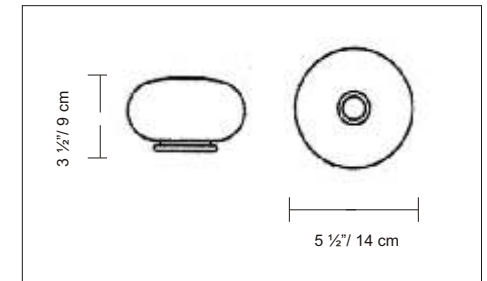

PRODUCT SPECIFICATIONS

STYLE # D8-4009

SERIES NAME: BLOW MINI

COLOR / FINISH: Nickel

DIFFUSER: Blown Matte White Glass

LAMP TYPE: Halogen G9

MAX WATT: 1 x 60W

DIMENSIONS: D. 5 1/2" x Ht. 3 1/2"

APPROVALS: Approved by CSA for
North American Standards.

NOTES: _____

_____

_____