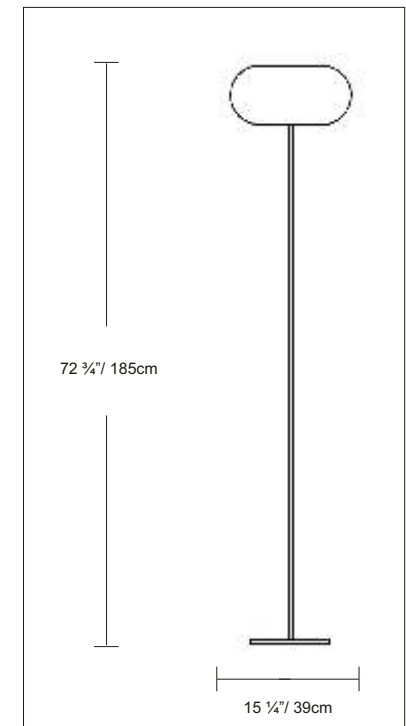

PRODUCT SPECIFICATIONS

STYLE # D8-4008

SERIES NAME: BLOW

COLOR / FINISH: Nickel

DIFFUSER: Blown Matte White Glass

LAMP TYPE: Halogen T10 Medium

MAX WATT: 1 x 250W

DIMENSIONS: D. 15 1/4" x Ht. 72 3/4"

APPROVALS: Approved by CSA for
North American Standards.