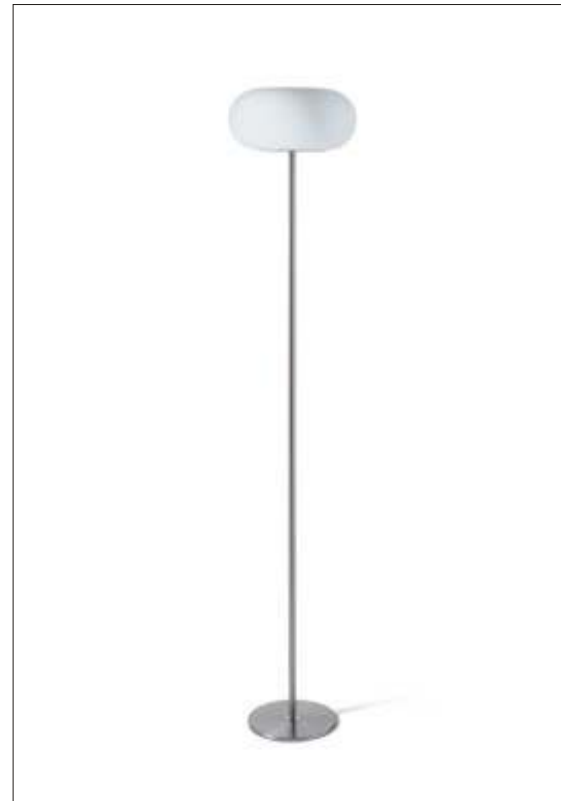

PRODUCT SPECIFICATIONS

STYLE # D8-4008

SERIES NAME: BLOW

COLOR / FINISH: Nickel

DIFFUSER: Blown Matte White Glass

LAMP TYPE: Halogen T10 Medium

MAX WATT: 1 x 250W

DIMENSIONS: D. 15 1/4" x Ht. 72 3/4"

APPROVALS: Approved by CSA for
North American Standards.