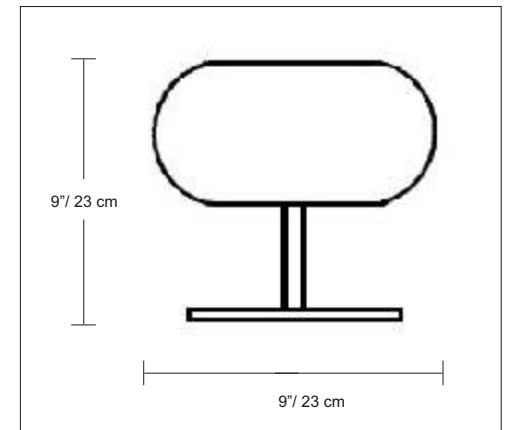

PRODUCT SPECIFICATIONS

STYLE # D8-4006

SERIES NAME: BLOW

COLOR / FINISH: Nickel

DIFFUSER: Blown Matte White Glass

LAMP TYPE: Candelabra or Xenon

MAX WATT: 1 x 60 W or 1 x 50W

DIMENSIONS: D. 9" x Ht. 9"

APPROVALS: Approved by CSA for
North American Standards.

NOTES: _____

_____

_____