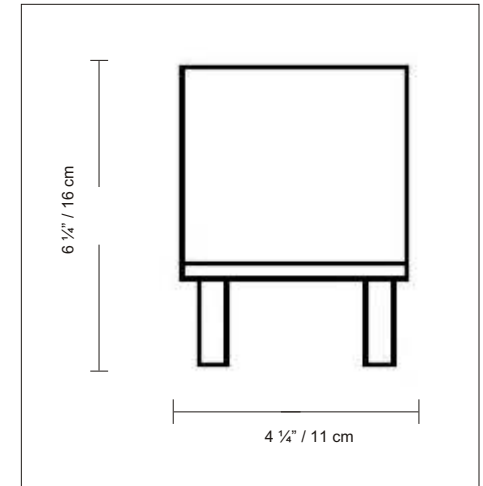

PRODUCT SPECIFICATIONS

STYLE # D8-4003

SERIES NAME: KUBIK

COLOR / FINISH: Gray Metal

DIFFUSER: Blown Matte White Glass

LAMP TYPE: Halogen G9

MAX WATT: 1 x 60W

DIMENSIONS: W. 4 ¼" x Ht. 6 ¼"

APPROVALS: Approved by CSA for
North American Standards.

NOTES: _____

_____

_____