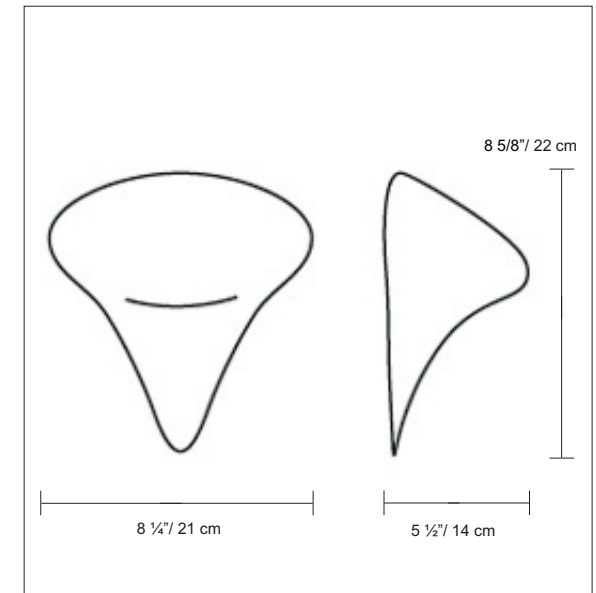

PRODUCT SPECIFICATIONS

STYLE # D8-3088

SERIES NAME: BOLLARD

CATEGORY: Wall Sconce

DIFFUSER: White Glass

LAMP TYPE: Halogen T3Q/3 (79mm)

MAX WATT: 1 x 100W

DIMENSIONS: W. 8 1/4" x Ht. 8 5/8" x Ext. 5 1/2"

APPROVALS: Approved by CSA for
North American Standards.

NOTES: