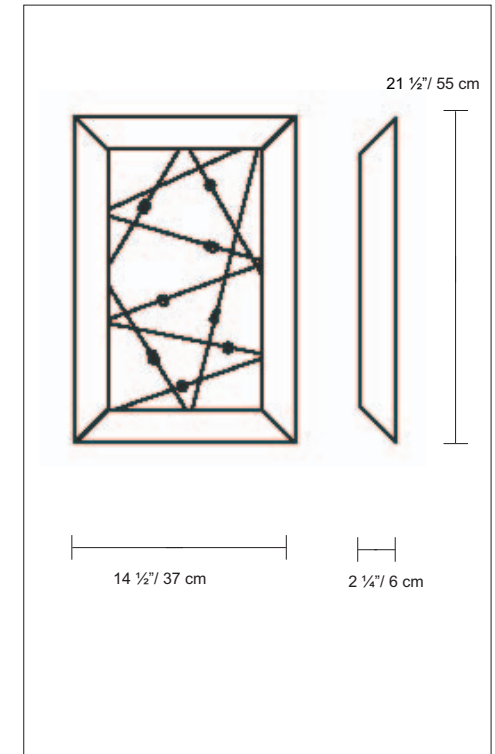

## PRODUCT SPECIFICATIONS

STYLE # D8-3081

SERIES NAME: ALL STARS

CATEGORY: Wall Sconce

DIFFUSER: Multi color Glass

FINISH: Aluminum

LAMP TYPE: Compact Fluorescent Biax

MAX WATT: 2 x 36W

DIMENSIONS: L. 21 ½" x W. 14 ½" x Ext. 2 ¼"

APPROVALS: Approved by CSA for  
North American Standards.

NOTES: