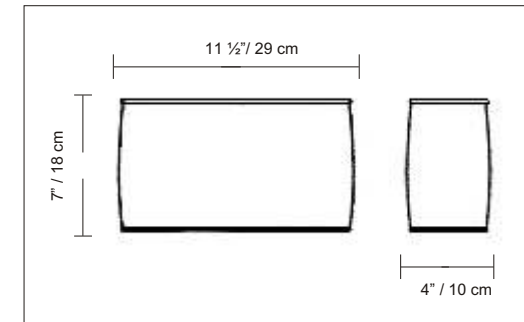

PRODUCT SPECIFICATIONS

STYLE # D8-3045

SERIES NAME: BLISSY

COLOR / FINISH: n/a

DIFFUSER: White Shade

LAMP TYPE: Incand. Medium

MAX WATT: 1 x 60W

DIMENSIONS: L. 11 1/2" x Ht. 7" x Ext. 4"

APPROVALS: Approved by CSA for
North American Standards.

NOTES: _____

_____

_____