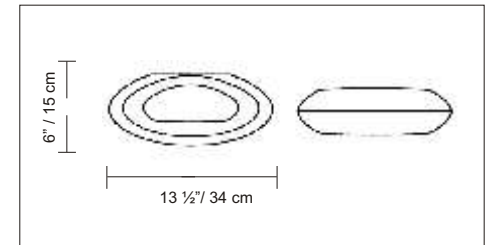

PRODUCT SPECIFICATIONS

STYLE # D8-3039

SERIES NAME: LOOP

COLOR / FINISH: Gray Metal

DIFFUSER: n/a

LAMP TYPE: Halogen T3Q (119mm)

MAX WATT: 1 x 150W

DIMENSIONS: W. 13 1/2" x Ext. 6"

APPROVALS: Approved by CSA for
North American Standards.

NOTES: _____

_____

_____