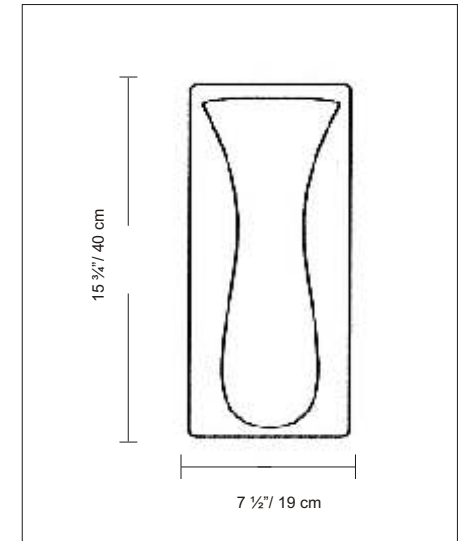

PRODUCT SPECIFICATIONS

STYLE # D8-3029

SERIES NAME: BLUES

COLOR / FINISH: Gray Metal

DIFFUSER: Blown Glass

LAMP TYPE: Candelabra or Xenon

MAX WATT: 1 x 60 W or 1 x 50 W

DIMENSIONS: W. 7 ½" x Ht. 15 ¾"

APPROVALS: Approved by CSA for
North American Standards.

NOTES: _____