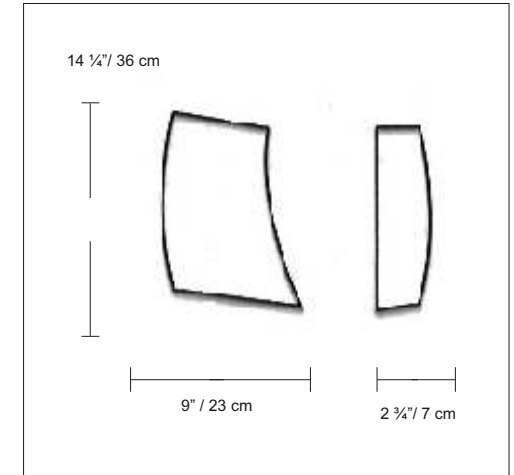

PRODUCT SPECIFICATIONS

STYLE # D8-3018

SERIES NAME: LIBRA

COLOR / FINISH: Gray Metal

DIFFUSER: Blown Matte White Glass

LAMP TYPE: Halogen T10 Medium

MAX WATT: 1 x 150 W

DIMENSIONS: W. 9" x Ht. 14 1/4" x Ext. 2 3/4"

APPROVALS: Approved by CSA for
North American Standards.

NOTES: _____

Also available in Compact Fluorescent.