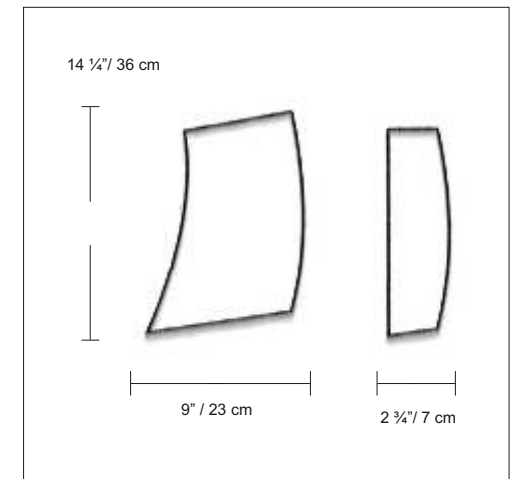

PRODUCT SPECIFICATIONS

STYLE # D8-3017

SERIES NAME: LIBRA

COLOR / FINISH: Gray Metal

DIFFUSER: Blown Matte White Glass

LAMP TYPE: Halogen T10 Medium

MAX WATT: 1 x 150 W

DIMENSIONS: W. 9" x Ht. 14 1/4" x Ext. 2 3/4"

APPROVALS: Approved by CSA for
North American Standards.

Also available in Compact Fluorescent.

NOTES: _____

_____

_____