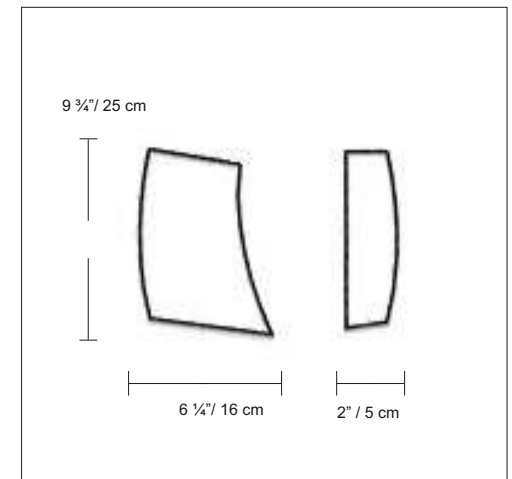

PRODUCT SPECIFICATIONS

STYLE # D8-3016

SERIES NAME: LIBRA

COLOR / FINISH: Gray Metal

DIFFUSER: Blown Matte White Glass

LAMP TYPE: Candelabra or Xenon

MAX WATT: 1 x 60W or 1 x 50W

DIMENSIONS: W. 6 ¼" x Ht. 9 ¾" x Ext. 2"

APPROVALS: Approved by CSA for
North American Standards.

NOTES: _____

_____

_____