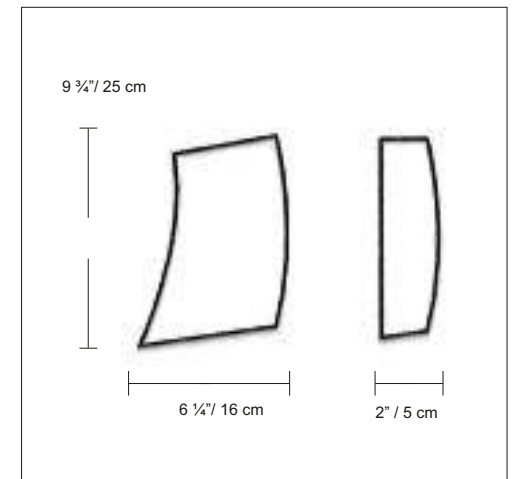

PRODUCT SPECIFICATIONS

STYLE # D8-3015

SERIES NAME: LIBRA

COLOR / FINISH: Gray Metal

DIFFUSER: Blown Matte White Glass

LAMP TYPE: Candelabra or Xenon

MAX WATT: 1 x 60W or 1 x 50W

DIMENSIONS: W. 6 ¼" x Ht. 9 ¾" x Ext. 2"

APPROVALS: Approved by CSA for
North American Standards.

NOTES: _____

_____

_____