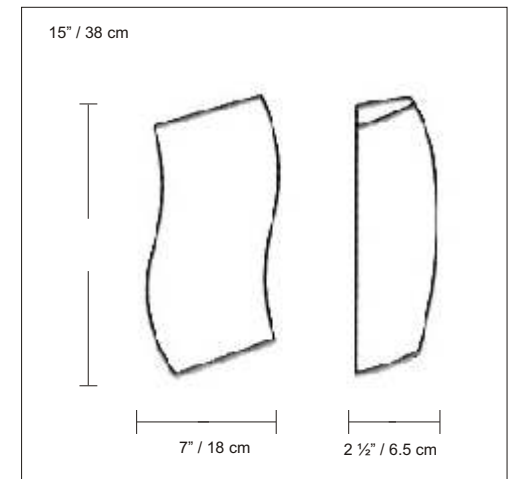

PRODUCT SPECIFICATIONS

STYLE # D8-3014

SERIES NAME: DENIS

COLOR / FINISH: Gray Metal

DIFFUSER: Blown Matte White Glass

LAMP TYPE: Halogen T10 Medium

MAX WATT: 1 x 150W

DIMENSIONS: W. 7" x Ht. 15" x Ext. 2 1/2"

APPROVALS: Approved by CSA for
North American Standards.

Also available in Compact Fluorescent.

NOTES: _____

_____

_____