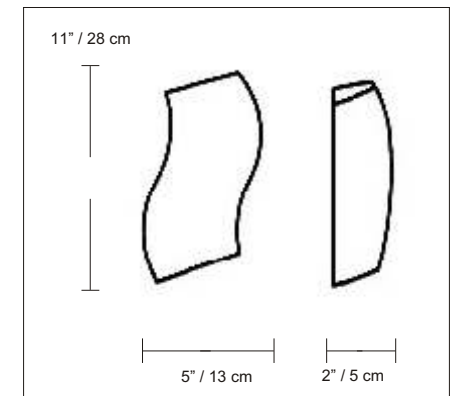

PRODUCT SPECIFICATIONS

STYLE # D8-3012

SERIES NAME: DENIS

COLOR / FINISH: Gray Metal

DIFFUSER: Blown Matte White Glass

LAMP TYPE: Candelabra or Xenon

MAX WATT: 1 x 60W or 1 x 50W

DIMENSIONS: W. 5" x Ht. 11" x Ext. 2"

APPROVALS: Approved by CSA for
North American Standards.

NOTES: _____

_____

_____