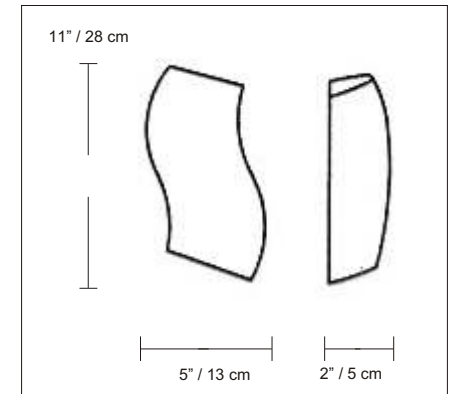

PRODUCT SPECIFICATIONS

STYLE # D8-3011

SERIES NAME: DENIS

COLOR / FINISH: Gray Metal

DIFFUSER: Blown Matte White Glass

LAMP TYPE: Candelabra or Xenon

MAX WATT: 1 x 60W or 1 x 50W

DIMENSIONS: W. 5" x Ht. 11" x Ext. 2"

APPROVALS: Approved by CSA for
North American Standards.

NOTES: _____

_____

_____