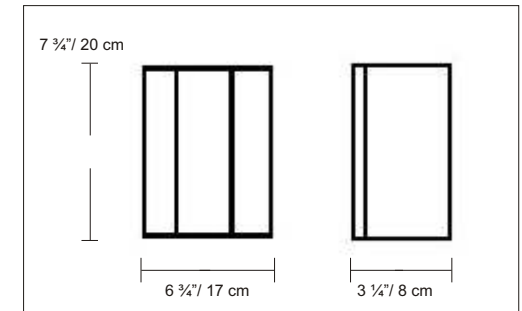

PRODUCT SPECIFICATIONS

STYLE # D8-3009

SERIES NAME: ALVI

COLOR / FINISH: Gray Metal

DIFFUSER: Blown Matte White Glass

LAMP TYPE: Halogen T10 Medium

MAX WATT: 1 x 100W

DIMENSIONS: W. 6 ¾" x Ht. 7 ¾" x Ext. 3 ¼"

APPROVALS: Approved by CSA for
North American Standards.

Also available in Compact Fluorescent.

NOTES: _____

_____

_____