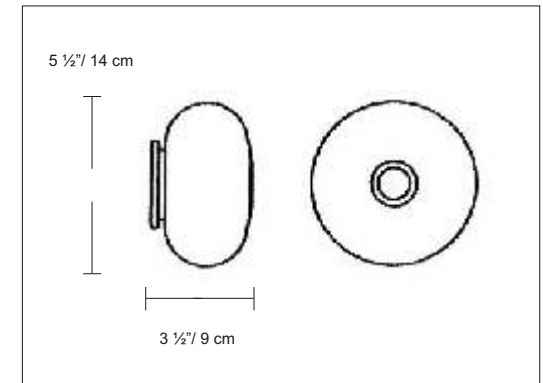

PRODUCT SPECIFICATIONS

STYLE # D8-3008

SERIES NAME: BLOW MINI

COLOR / FINISH: Nickel

DIFFUSER: Blown Matte White Glass

LAMP TYPE: Halogen G9 Frost

MAX WATT: 1 x 60W

DIMENSIONS: D. 5 1/2" x Ht. 3 1/2"

APPROVALS: Approved by CSA for
North American Standards.

NOTES: _____

_____

_____