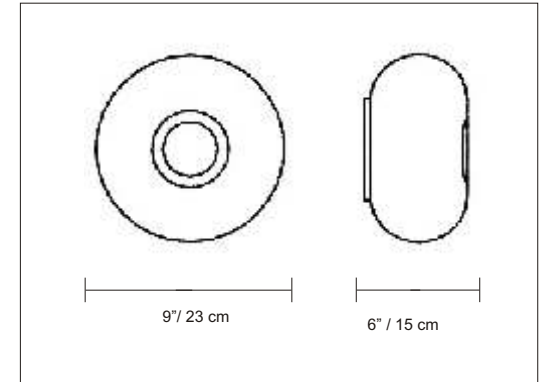

PRODUCT SPECIFICATIONS

STYLE # D8-3006

SERIES NAME: BLOW

COLOR / FINISH: Nickel

DIFFUSER: Blown Matte White Glass

LAMP TYPE: Incand. Medium

MAX WATT: 1 x 100 W

DIMENSIONS: D. 9" x Ht. 6"

APPROVALS: Approved by CSA for
North American Standards.

NOTES: _____

_____

_____