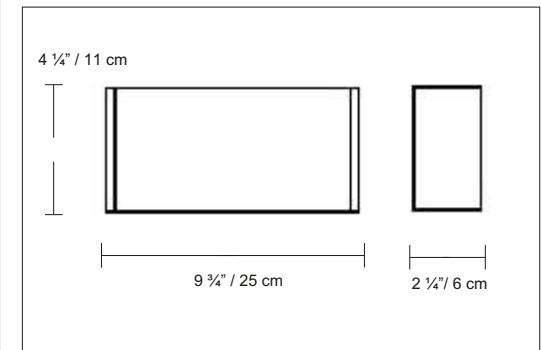

PRODUCT SPECIFICATIONS

STYLE # D8-3004

SERIES NAME: KUBIK

COLOR / FINISH: Gray Metal

DIFFUSER: Blown Matte White Glass

LAMP TYPE: Halogen T3Q (119mm)

MAX WATT: 1 x 100W

DIMENSIONS: W. 9 3/4" x Ht. 4 1/4" x Ext. 2 1/4"

APPROVALS: Approved by CSA for
North American Standards.