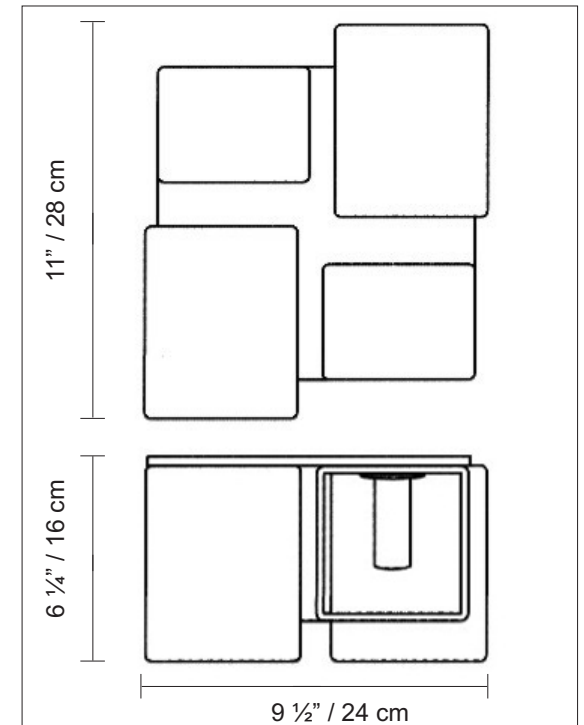

## PRODUCT SPECIFICATIONS

STYLE # D8-2043

SERIES NAME: DOMINO

CATEGORY: Flush Mount

COLOR / FINISH: Metallic Gray

DIFFUSER: Black and White Glass

LAMP TYPE: Halogen G9

MAX WATT: 4 x 75W

DIMENSIONS: L. 11" x W. 9 ½" x Ht. 6 ¼"

APPROVALS: Approved by CSA for  
North American Standards.

NOTE: Can Be Mounted As A Wall Lamp