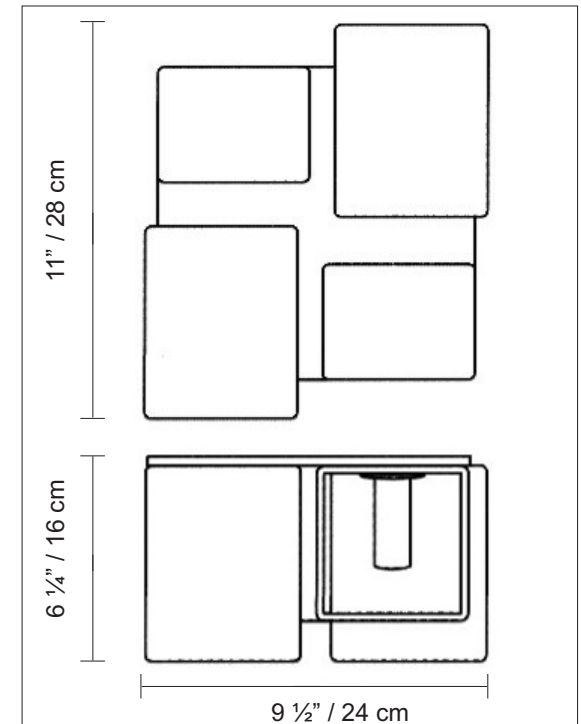

PRODUCT SPECIFICATIONS

STYLE # D8-2042

SERIES NAME: DOMINO

CATEGORY: Flush Mount

COLOR / FINISH: Metallic Gray

DIFFUSER: White and White Glass

LAMP TYPE: Halogen G9

MAX WATT: 4 x 75W

DIMENSIONS: L. 11" x W. 9 ½" x Ht. 6 ¼"

APPROVALS: Approved by CSA for
North American Standards.

NOTE: Can Be Mounted As A Wall Lamp