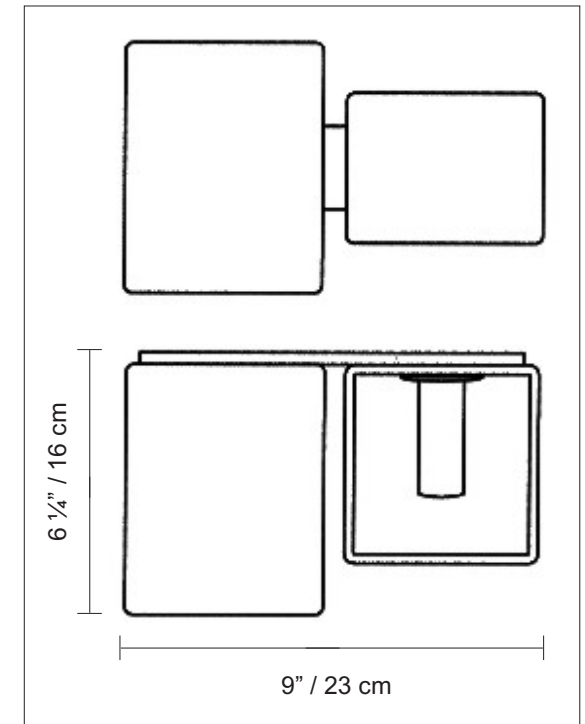

JOB: _____

LOCATION: _____

DATE: _____

PRODUCT SPECIFICATIONS

STYLE # D8-2041SERIES NAME: DOMINO

CATEGORY: Flush Mount

COLOR / FINISH: Metallic Gray

DIFFUSER: Red and White Glass

LAMP TYPE: Halogen G9

MAX WATT: 2 x 75W

DIMENSIONS: L. 9" x W. 6 ¼" x Ht. 6 ¼"

APPROVALS: Approved by CSA for
North American Standards.

NOTE: Can Be Mounted As A Wall Lamp