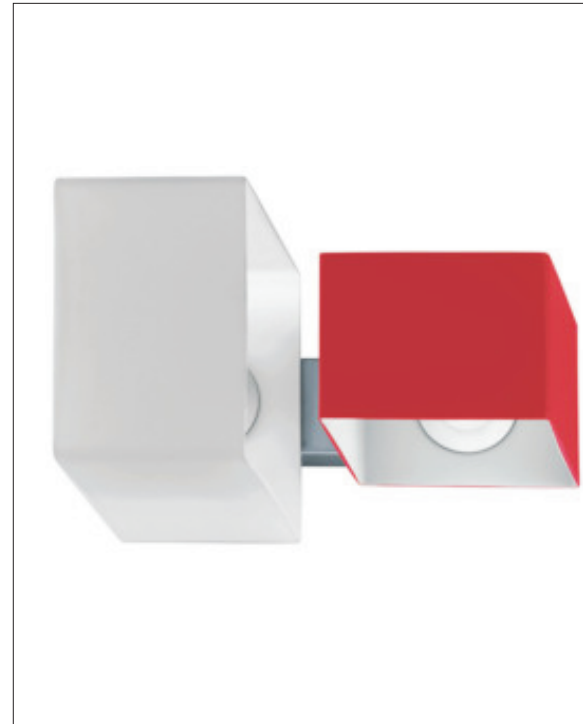

JOB: _____

LOCATION: _____

DATE: _____

PRODUCT SPECIFICATIONS

STYLE # D8-2041SERIES NAME: DOMINO

CATEGORY: Flush Mount

COLOR / FINISH: Metallic Gray

DIFFUSER: Red and White Glass

LAMP TYPE: Halogen G9

MAX WATT: 2 x 75W

DIMENSIONS: L. 9" x W. 6 ¼" x Ht. 6 ¼"

APPROVALS: Approved by CSA for
North American Standards.

NOTE: Can Be Mounted As A Wall Lamp