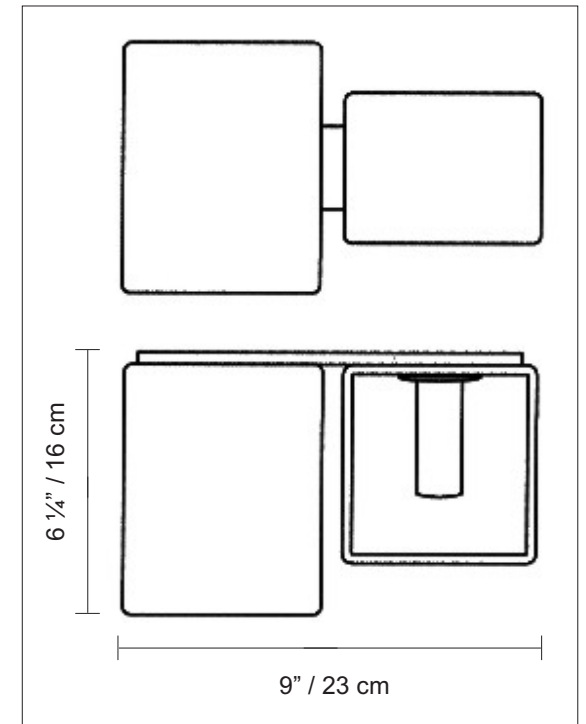

JOB: _____

LOCATION: _____

DATE: _____

PRODUCT SPECIFICATIONS

STYLE # D8-2040

SERIES NAME: DOMINO

CATEGORY: Flush Mount

COLOR / FINISH: Metallic Gray

DIFFUSER: White and Black Glass

LAMP TYPE: Halogen G9

MAX WATT: 2 x 75W

DIMENSIONS: L. 9" x W. 6 1/4" x Ht. 6 1/4"

APPROVALS: Approved by CSA for
North American Standards.

NOTE: Can Be Mounted As A Wall Lamp