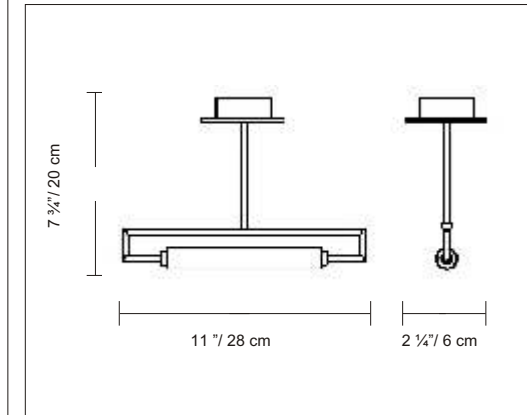

PRODUCT SPECIFICATIONS

STYLE # D8-2020

SERIES NAME: GLIM

COLOR / FINISH: Gray Metal

DIFFUSER: Printed Matte Pyrex Glass

LAMP TYPE: Halogen T3Q (119mm)

MAX WATT: 1 x 200 W

DIMENSIONS: L. 11" x Ht. 7 3/4" x W. 2 1/4"

APPROVALS: Approved by CSA for
North American Standards.