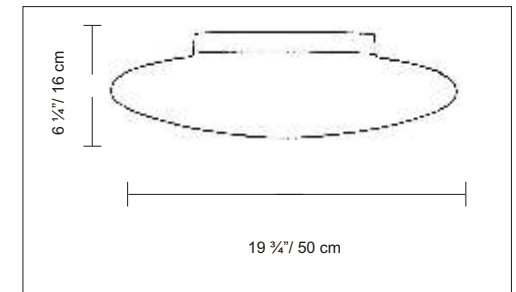

PRODUCT SPECIFICATIONS

STYLE # D8-2008

SERIES NAME: DISCO

COLOR / FINISH: White

DIFFUSER: Blown White Matte Glass

LAMP TYPE: Incand. Medium

MAX WATT: 2 x 100 W

DIMENSIONS: D. 19 3/4" x Ext. 6 1/4"

APPROVALS: Approved by CSA for
North American Standards.

NOTES: _____

Fixture can be mounted both as Wall and/or Ceiling Lamp