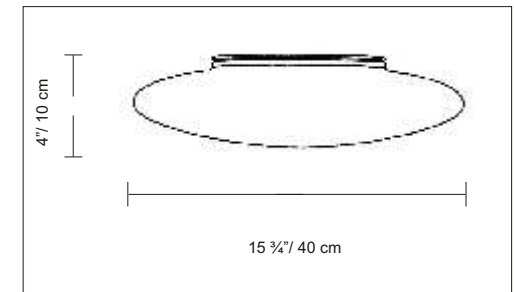

PRODUCT SPECIFICATIONS

STYLE # D8-2007

SERIES NAME: DISCO

COLOR / FINISH: White

DIFFUSER: Blown White Matte Glass

LAMP TYPE: Incand. Medium

MAX WATT: 2 x 60 W

DIMENSIONS: D. 15 3/4" x Ext. 4"

APPROVALS: Approved by CSA for
North American Standards.

NOTES: _____

Fixture can be mounted both as Wall and/or Ceiling Lamp