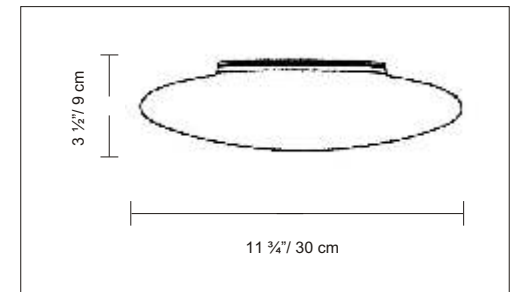

PRODUCT SPECIFICATIONS

STYLE # D8-2006

SERIES NAME: DISCO

COLOR / FINISH: White

DIFFUSER: Blown White Matte Glass

LAMP TYPE: Incand. Medium

MAX WATT: 1 x 60 W

DIMENSIONS: D. 11 $\frac{3}{4}$ " x Ext. 3 $\frac{1}{2}$ "

APPROVALS: Approved by CSA for
North American Standards.

NOTES: _____

Fixture can be mounted both as Wall and/or Ceiling Lamp