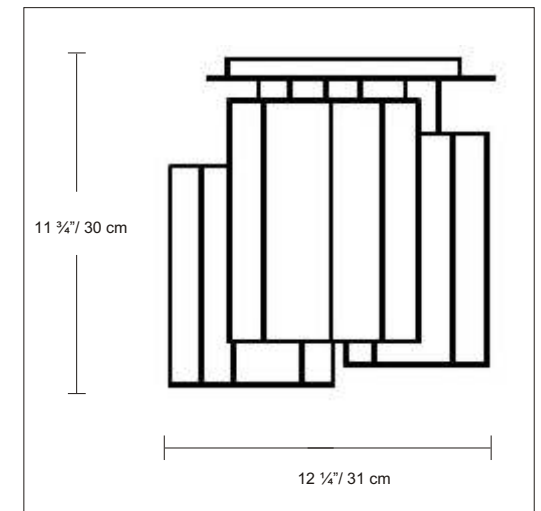

PRODUCT SPECIFICATIONS

STYLE # D8-2002

SERIES NAME: ALVI

COLOR / FINISH: Gray Metal

DIFFUSER: Blown White Glass

LAMP TYPE: Halogen T10 Medium

MAX WATT: 3 x 100W

DIMENSIONS: D. 12 1/4" x Ht. 11 3/4"

APPROVALS: Approved by CSA for
North American Standards.

NOTES: _____

_____

_____